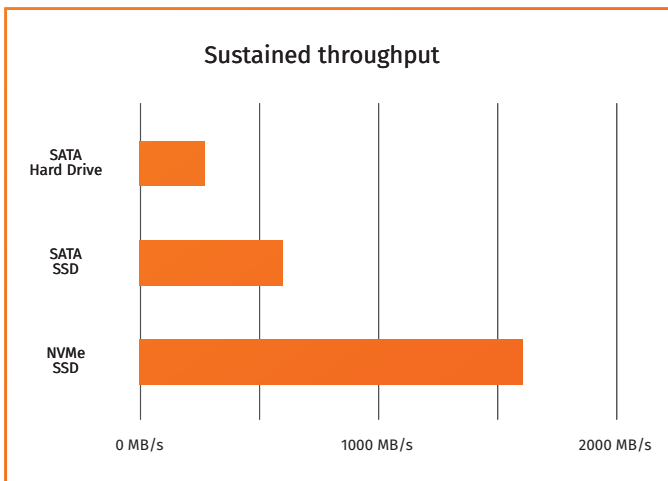

CALDERA C2

V2024.07

Be ready to RIP!

- Pre-loaded Ubuntu OS & CalderaRIP
- Independent recovery thanks to the included restoration USB stick
- 15% faster in halftone, and 20% faster in contone compared to the C2 v2023.07

THE BEST TRADE-OFF RIP STATION

Intel i5

- 14 cores
- 20 threads

Ready to produce

- Pre-installed Linux Ubuntu & CalderaRIP
- Save time on installation

Non-Volatile Memory Express (NVMe)

Interface for SSD on PCIe

- 3x times faster than SATA SSD

DELL ProSupport Included

3 year warranty

Phone support 24h/24 – 365d/year

On site intervention, day after call (ProSupport D+1)