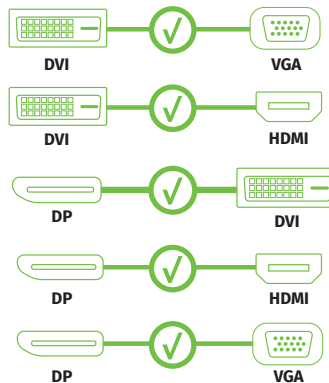

Caldera C2 Dell Optiplex SFF 7020 PLUS

- Recommended video ports
- USB 3.0

SCREEN OUTPUTS

✓ Caldera C1 / C2 / C3

C2 COMPATIBLE ADAPTERS**

LAN for network intranet & internet

LAN for direct connection with printer

¹Or equivalent. The material and/or its components are subject to modifications due to supply issues caused by the COVID-19 pandemic. *Dell P2425H not included. **Adapters not included.